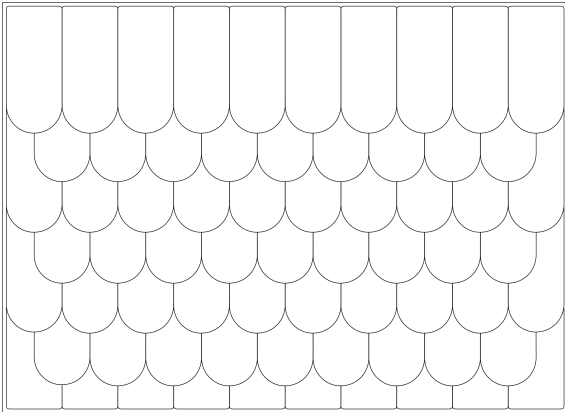

SAGA Framed

SAGA Framed allows for a quick & easy way to install Saga.

Saga is a hybrid acoustic product with excellent acoustic properties which doubles as a pinboard. The modern collection, inspired by traditional Scandinavian architecture, offers new possibilities for creative interior design.

Product	Article-ID	Size	Weight	Price
Saga Framed Round	SG-FRM-RND-120	120 x 84 cm	9 kg	450
Saga Framed Hexagon	SG-FRM-HEX-120	120 x 84 cm	9 kg	450
Saga Framed Diamond	SG-FRM-DIA-120	120 x 84 cm	9 kg	450
Saga Framed Drop	SG-FRM-DRP-120	120 x 84 cm	9 kg	450
Saga Framed Feather	SG-FRM-FTH-120	120 x 84 cm	9 kg	450
Saga Framed Traditional	SG-FRM-TRA-120	120 x 84 cm	9 kg	450
Saga Framed Straight	SG-FRM-STR-120	120 x 84 cm	9 kg	450

Installation

Hanging on the wall with two screws & plug (included).

Product Information

www.nordgrona.com/saga-framed