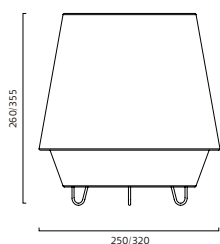

ELEMENTS

Finish: Shade in fabric. White Time 300/103/Kvadrat, Blue Time 300/683/Kvadrat or Apricot Time/300/643/Kvadrat. Other colors on request. Diffuser in matt acrylic. Metal parts in white RAL 9016, blue RAL 5011, apricot RAL 5012.

Connection: 2,5 m textile cable with switch and plug.

Design: Note Design Studio 2015.

ART	DESCRIPTION	PRICE/EUR
8336101	ELEMENTS table D250 mm white IP20 E27/max 42W	545,69
8336108	ELEMENTS table D250 mm blue IP20 E27/max 42W	545,69
8336117	ELEMENTS table H260 D250 IP20 E27/max 42W apricot	545,69
8336301	ELEMENTS table D320 mm white IP20 E27/max 42W	620,06
8336308	ELEMENTS table D320 mm blue IP20 E27/max 42W	620,06
8336317	ELEMENTS table H335 D320 IP20 E27/max 42W apricot	620,06

Set up charge for other Colors in fabric Time. Net prices, no discount on set up charges.

Diameter 250 mm : 1-10 shades 450.- net. 11-49 shades 250.- net. 50 and more 0.-

Diameter 320 mm: 1-10 shades 500.- net. 11-49 shades 250.- net. 50 and more 0.-

Set up charge for matching Colour (when other Colours on the fabric) on the metal/aluminum

parts. A Colour that we have on another product 220.-/net/Colour. A custom RAL Color 600.-/net/

Colour. Set up charge for matching Color on the cable 60.-/Colour.

ELEMENTS XL

Finish: Shade in fabric. White Time 300/103/Kvadrat, Blue Time 300/683/Kvadrat or Apricot Time/300/643/Kvadrat. Other colors on request. Diffuser in matt acrylic. Metal parts in white RAL 9016, blue RAL 5011, apricot RAL 5012.

Connection: 2,5 m textile cable with switch and plug.

Design: Note Design Studio 2015.

ART	DESCRIPTION	PRICE/EUR
8333501	ELEMENTS XL floor white IP20 E27/max 42W D730 mm	3 025,77
8333508	ELEMENTS XL floor blue IP20 E27/max 42W D730 mm	3 025,77
8333517	ELEMENTS XL floor D730 apricot IP20 E27/max 42W	3 025,77

ACCESSORIES