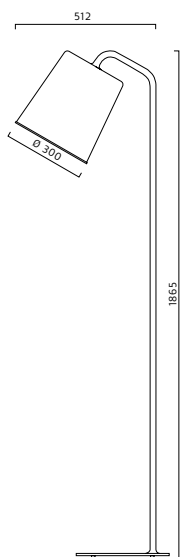

HIDE

Finish: White or black-painted steel. With hidden light source behind opal acrylic diffuser, model with reflector is open. Other colors on request.

Connection: 2,5m cable with switch and plug.

Design: Thomas Bernstrand.

ART	DESCRIPTION		PRICE/EUR
7387101	HIDE floor fixture D300 white	IP20 E27/75W H1865 D300	1 335,60
7387106	HIDE floor fixture D300 black	IP20 E27/75W H1865 D300	1 335,60
7390101	HIDE floor with reflector	IP20 E27/60W H1865 D300	1 406,83
7390106	HIDE floor with reflector	IP20 E27/60W H1865 D300	1 406,83
ACCESSORIES			
9000600	Dimmer for floor lamp, white	Only with LED light source	153,42
9000601	Dimmer for floor lamp, black	Only with LED light source	153,42