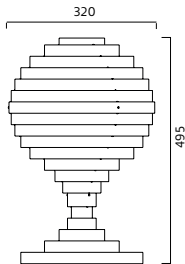

PXL

Finish: Aluminium and steel, multicolour.
Connection: 2,5 m cable, switch and plug.
Design: Fredrik Mattson, 2007.

ART	DESCRIPTION		PRICE/EUR
7771190	PXL table fixture multi	IP20 E27/60W D320 mm	2 104,00