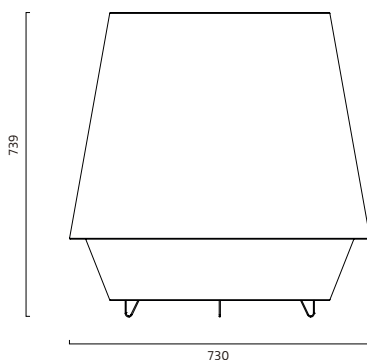

ACCESSORIES

9000600	Dimmer for floor lamp, white	Only with LED light source	153,42
9000601	Dimmer for floor lamp, black	Only with LED light source	153,42

Set up charge for other Colors in fabric Time. Net prices, no discount on set up charges.

Diameter 720 mm: 1-10 shades 2.400.- net. 11-49 shades 250.- net. 50 and more 0.-

Set up charge for matching Colour (when other Colours on the fabric) on the metal/aluminum parts.

A Colour that we have on another product 220.-/net/Colour. A custom RAL Color 600.-/net/Colour.

Set up charge for matching Color on the cable 60.-/Colour.