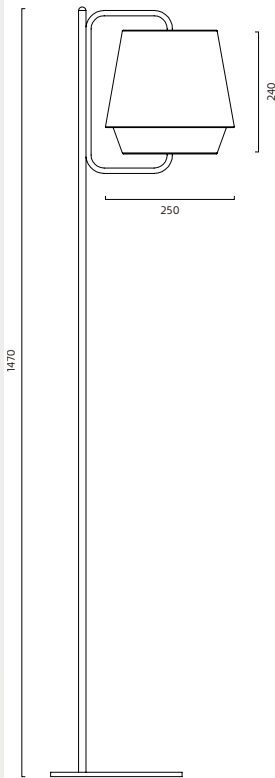

ELEMENTS

Finish: Shade in fabric. White Time 300/103/Kvadrat, Blue Time 300/683/Kvadrat or Apricot Time/300/643/Kvadrat. Other colors on request. Diffuser in matt acrylic. Metal parts in white RAL 9016, blue RAL 5011, apricot RAL 5012.

Connection: 2,5 m textile cable with switch and plug.

Design: Note Design Studio 2015.

ART	DESCRIPTION		PRICE/EUR
8333101	ELEMENTS floor D250 mm white	IP20 E27/max 42W	1 008,82
8333108	ELEMENTS floor D250 mm blue	IP20 E27/max 42W	1 008,82
8333117	ELEMENTS floor H1470 D250	IP20 E27/max 42W apricot	1 008,82
ACCESSORIES			
9000600	Flex-dimmer		135,50
9000601	Flex-dimmer		135,50

Set up charge for other Colors in fabric Time. Net prices, no discount on set up charges.

Set up charge for other Colors in fabric Chico or Time. Net prices, no discount on set up charges.

Diameter 250 mm : 1-10 shades 450.- net. 11-49 shades 250.- net. 50 and more 0.-

Diameter 320 mm: 1-10 shades 500.- net. 11-49 shades 250.- net. 50 and more 0.-

Set up charge for matching Colour (when other Colours on the fabric) on the metal/aluminum parts.

A Colour that we have on another product 220.-/net/Colour. A custom RAL Color 600.-/net/Colour.

Set up charge for matching Color on the cable 60.-/Colour.