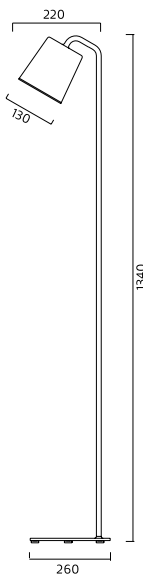

HIDE

Finish: White or black-painted steel. With hidden light source behind opal acrylic diffuser.

Connection: 2,5m cable with switch and plug.

Design: Thomas Bernstrand.

ART	DESCRIPTION		PRICE/EUR
7487101	HIDE floor fixture D130 white	IP20 35W/GU10	801,36
7487106	HIDE floor fixture D130 black	IP20 35W/GU10	801,36
ACCESSORIES			
9000600	Dimmer for floor lamp, white	Only with LED light source	153,42
9000601	Dimmer for floor lamp, black	Only with LED light source	153,42