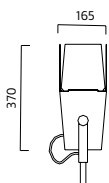

FOTO

Finish: Floor lamp with adjustable spotlight. Swivelling and telescopic steam. Die-casted aluminium. HF ballast as standard.

Connection: 2,5m cable, switch and plug. Dimmer available as accessory.

Design: Thomas Bernstrand, Mattias Ståhlbom 2006.

ART	DESCRIPTION		PRICE/EUR
7649101	FOTO floorlamp white	IP20 14W PAR/E27	1 255,39
7649106	FOTO floorlamp black	IP20 14W PAR/E27	1 255,39
ACCESSORIES			
9000600	Dimmer for floor lamp, white	Only with LED light source	153,42
9000601	Dimmer for floor lamp, black	Only with LED light source	153,42

HIDE

Finish: White or black-painted steel. With hidden light source behind opal acrylic diffuser, model with reflector is open. Other colors on request.

Connection: 2,5m cable with switch and plug.

Design: Thomas Bernstrand.

ART	DESCRIPTION		PRICE/EUR
7387101	HIDE floor fixture D300 white	IP20 E27/75W H1865 D300	1 335,60
7387106	HIDE floor fixture D300 black	IP20 E27/75W H1865 D300	1 335,60
7390101	HIDE floor with reflector	IP20 E27/60W H1865 D300	1 406,83
7390106	HIDE floor with reflector	IP20 E27/60W H1865 D300	1 406,83
ACCESSORIES			
9000600	Dimmer for floor lamp, white	Only with LED light source	153,42
9000601	Dimmer for floor lamp, black	Only with LED light source	153,42

HIDE

Finish: White or black-painted steel. With hidden light source behind opal acrylic diffuser.

Connection: 2,5m cable with switch and plug.

Design: Thomas Bernstrand.

ART	DESCRIPTION		PRICE/EUR
7487101	HIDE floor fixture D130 white	IP20 35W/GU10	801,36
7487106	HIDE floor fixture D130 black	IP20 35W/GU10	801,36
ACCESSORIES			
9000600	Dimmer for floor lamp, white	Only with LED light source	153,42
9000601	Dimmer for floor lamp, black	Only with LED light source	153,42