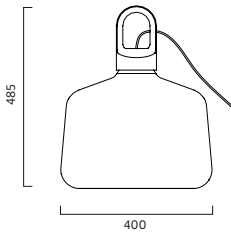

BOTTLE

Finish: Cast aluminium and matt opal UV-stable polythene.

Connection: 2,5 m cable with switch and plug.

Design: Mattias Ståhlbom 2009.

ART	DESCRIPTION		PRICE/EUR
7733101	BOTTLE table/floor lamp white	IP20 60W/E27 H485 D400	646,42
7733114	BOTTLE table/floor lamp yellow	IP20 60W/E27 H485 D400	646,42
7733185	BOTTLE table/floor alum	IP20 60W/E27 H485 D400	646,42