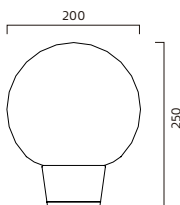

SHIBUYA

Finish: Painted aluminum and glass. Red RAL 0405070, grey RAL 0005000. Other colors on request.

Connection: 2,5 m cable with switch and plug.

Design: Thomas Bernstrand 2014.

ART	DESCRIPTION		PRICE/EUR
FIXTURE - TABLE BASE			
8222101	SHIBUYA table base white	IP20 Max 28W/E27	301,43
8222106	SHIBUYA table base black	IP20 Max 28W/E27	309,07
8222107	SHIBUYA table base red	IP20 Max 28W/E27	309,07
8222195	SHIBUYA table base grey	IP20 Max 28W/E27	309,07

SHADES

8224107	SHIBUYA glass shade red	D200 mm	182,20
8224111	SHIBUYA glass shade grey	D200 mm	182,20
8224116	SHIBUYA glass shade cognac	D200 mm	182,20