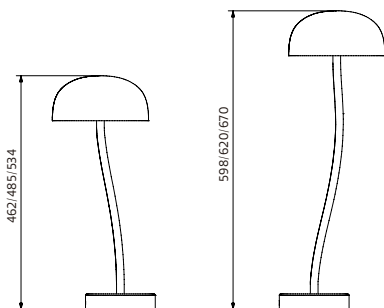

ART	DESCRIPTION	PRICE/EUR
16005101-30	Curve table-S H462 D150 white IP20 LED/8W/3000K	785,60
16005108-30	Curve table-S H462 D150 pigeonblue IP20 LED/8W/3000K	785,60
16005112-30	Curve table-S H462 D150 green IP20 LED/8W/3000K	785,60
16005146-30	Curve table-S H462 D150 elfenben IP20 LED/8W/3000K	785,60
16005301-30	Curve table-S H485 D200 white IP20 LED/8W/3000K	798,09
16005308-30	Curve table-S H485 D200 pigeonblue IP20 LED/8W/3000K	798,09
16005312-30	Curve table-S H485 D200 green IP20 LED/8W/3000K	798,09
16005346-30	Curve table-S H485 D200 ivory IP20 LED/8W/3000K	798,09
16005501-30	Curve table-S H534 D300 white IP20 LED/8W/3000K	841,88
16005508-30	Curve table-S H534 D300 pigeonblue IP20 LED/8W/3000K	841,88
16005512-30	Curve table-S H534 D300 green IP20 LED/8W/3000K	841,88
16005546-30	Curve table-S H534 D300 ivory IP20 LED/8W/3000K	841,88
16007101-30	Curve table-L H598 D150 white IP20 LED/8W/3000K	785,60
16007108-30	Curve table-L H598 D150 pigeonblue IP20 LED/8W/3000K	785,60
16007112-30	Curve table-L H598 D150 green IP20 LED/8W/3000K	785,60
16007146-30	Curve table-L H598 D150 ivory IP20 LED/8W/3000K	785,60
16007301-30	Curve table-L H620 D200 white IP20 LED/8W/3000K	798,09
16007308-30	Curve table-L H620 D200 pigeonblue IP20 LED/8W/3000K	798,09
16007312-30	Curve table-L H620 D200 green IP20 LED/8W/3000K	798,09
16007346-30	Curve table-L H620 D200 ivory IP20 LED/8W/3000K	798,09
16007501-30	Curve table-L H670 D300 white IP20 LED/8W/3000K	841,88
16007508-30	Curve table-L H670 D300 pigeonblue IP20 LED/8W/3000K	841,88
16007512-30	Curve table-L H670 D300 green IP20 LED/8W/3000K	841,88
16007546-30	Curve table-L H670 D300 ivory IP20 LED/8W/3000K	841,88