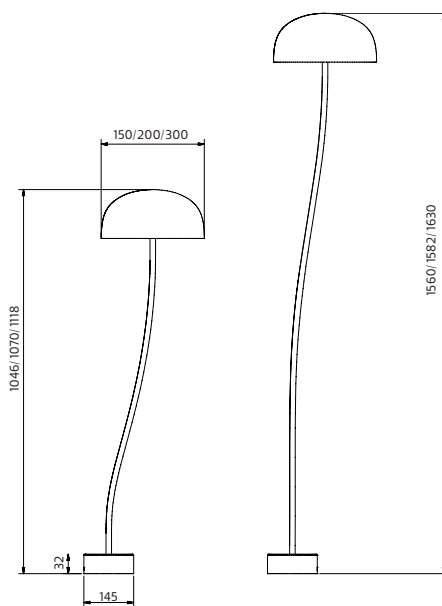

CURVE

Finish: Painte metal. Green RAL 6017, white RAL 9010. Shade in white or green glass.
Dimmable with trailing edge dimmer, not supplied by Zero.

Installation: On Floor.

Connection: 2,5 m cable with switch and plug.

Design: Front 2019.

ART	DESCRIPTION	PRICE/EUR
16000112-30	Curve floor-S H1046 D150 green/green glass IP20 LED/8W/3000K	1 010,02
16000121-30	Curve floor-S H1046 D150 white/matt glass IP20 LED/8W/3000K	995,01
16000312-30	Curve floor-S H1070 D200 green/green glass IP20 LED/8W/3000K	1 037,81
16000321-30	Curve floor-S H1070 D200 white/matt glass IP20 LED/8W/3000K	1 023,31
16000512-30	Curve floor-S H1118 D300 green/green glass IP20 LED/8W/3000K	1 109,77
16000521-30	Curve floor-S H1118 D300 white/matt glass IP20 LED/8W/3000K	1 095,62
16002112-30	Curve floor-L H1560 D150 green/green glass IP20 LED/8W/3000K	1 010,02
16002121-30	Curve floor-L H1560 D1500 white/matt glass IP20 LED/8W/3000K	995,01
16002312-30	Curve floor-L H1582 D200 green/green glass IP20 LED/8W/3000K	1 037,81
16002321-30	Curve floor-L H1582 D200 white/matt glass IP20 LED/8W/3000K	1 023,31