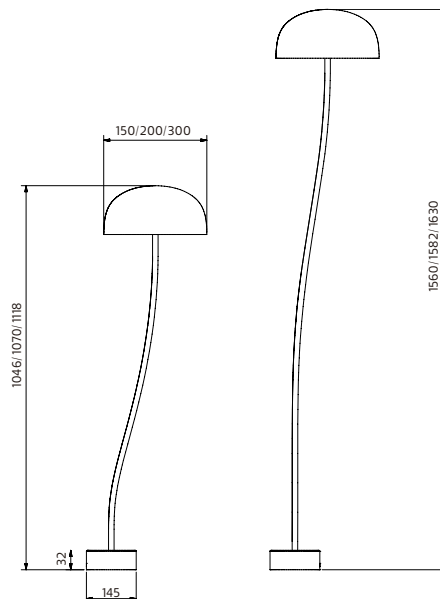

Installation: On floor.

Connection: 2,5 m cable with switch and plug.

Design: Front 2019.

ART	DESCRIPTION		PRICE/EUR
16001101-30	Curve floor-S H1046 D150 white	IP20 LED/8W/3000K	849,14
16001108-30	Curve floor-S H1046 D150 pigeonblue	IP20 LED/8W/3000K	849,14
16001112-30	Curve floor-S H1046 D150 green	IP20 LED/8W/3000K	849,14
16001146-30	Curve floor-S H1046 D150 ivory	IP20 LED/8W/3000K	849,14
16001301-30	Curve floor-S H1070 D200 white	IP20 LED/8W/3000K	861,63
16001308-30	Curve floor-S H1070 D200 pigeonblue	IP20 LED/8W/3000K	861,63
16001312-30	Curve floor-S H1070 D200 green	IP20 LED/8W/3000K	861,63
16001346-30	Curve floor-S H1070 D200 ivory	IP20 LED/8W/3000K	861,63
16001501-30	Curve floor-S H1118 D300 white	IP20 LED/8W/3000K	915,75
16001508-30	Curve floor-S H1118 D300 pigeonblue	IP20 LED/8W/3000K	915,75
16001512-30	Curve floor-S H1118 D300 green	IP20 LED/8W/3000K	915,75
16001546-30	Curve floor-S H1118 D300 ivory	IP20 LED/8W/3000K	915,75
16003101-30	Curve floor-L H1560 D150 white	IP20 LED/8W/3000K	849,14
16003108-30	Curve floor-L H1560 D150 pigeonblue	IP20 LED/8W/3000K	849,14
16003112-30	Curve floor-L H1560 D150 green	IP20 LED/8W/3000K	849,14
16003146-30	Curve floor-L H1560 D150 ivory	IP20 LED/8W/3000K	849,14
16003301-30	Curve floor-L H1582 D200 white	IP20 LED/8W/3000K	861,63
16003308-30	Curve floor-L H1582 D200 pigeonblue	IP20 LED/8W/3000K	861,63
16003312-30	Curve floor-L H1582 D200 green	IP20 LED/8W/3000K	861,63
16003346-30	Curve floor-L H1582 D200 ivory	IP20 LED/8W/3000K	861,63

Connection: 2,5 m textile cable with switch and plug.

Design: Note Design Studio 2015.

ART	DESCRIPTION	PRICE/EUR
8336101	ELEMENTS table D250 mm white IP20 E27/max 42W	545,69
8336108	ELEMENTS table D250 mm blue IP20 E27/max 42W	545,69
8336117	ELEMENTS table H260 D250 IP20 E27/max 42W apricot	545,69
8336301	ELEMENTS table D320 mm white IP20 E27/max 42W	620,06
8336308	ELEMENTS table D320 mm blue IP20 E27/max 42W	620,06
8336317	ELEMENTS table H335 D320 IP20 E27/max 42W apricot	620,06