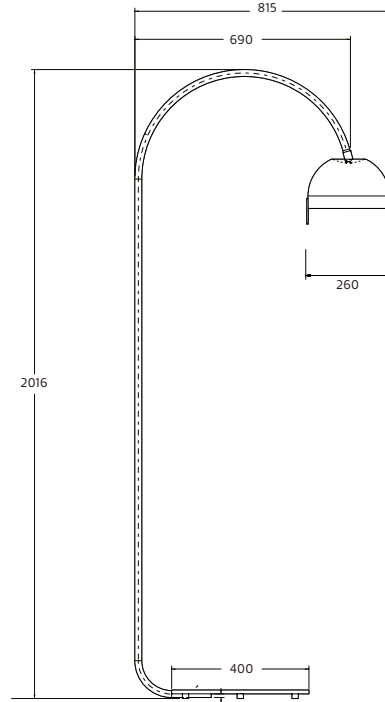

Connection: 2,5 m cable with switch and plug.

Design: Thomas Bernstrand & Stefan Borselius 2019.

ART	DESCRIPTION		PRICE/EUR
19105101-30	BOB floor white	IP20 LED 10W 3000K	1 935,55
19105106-30	BOB floor svart	IP20 LED 10W 3000K	1 935,55