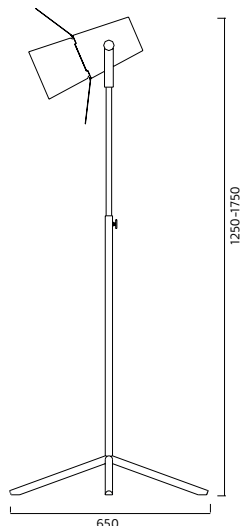

FOTO

Finish: Floor lamp with adjustable spotlight. Swivelling and telescopic steam. Die-casted aluminium. HF ballast as standard.

Connection: 2,5m cable, switch and plug. Dimmer available as accessory.

Design: Thomas Bernstrand, Mattias Ståhlbom 2006.

ART	DESCRIPTION		PRICE/EUR
7649101	FOTO floorlamp white	IP20 14W PAR/E27	1 255,39
7649106	FOTO floorlamp black	IP20 14W PAR/E27	1 255,39
ACCESSORIES			
9000600	Dimmer for floor lamp, white	Only with LED light source	153,42
9000601	Dimmer for floor lamp, black	Only with LED light source	153,42